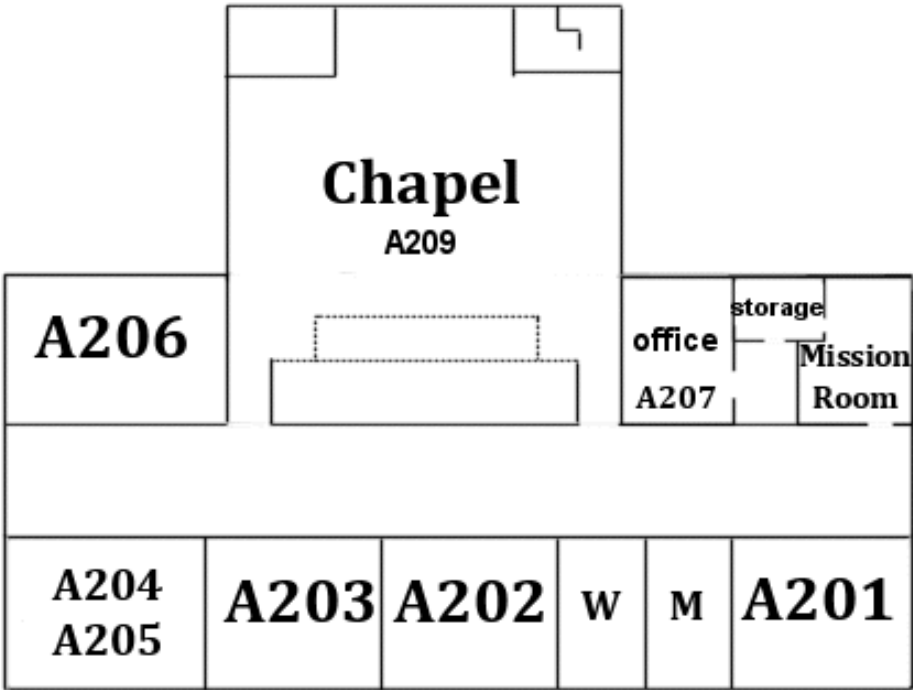

Williamson's Chapel
United Methodist Church

575 Brawley School Road
Mooresville, NC 28117
(704) 664-3680
www.williamsonschapel.org

Building A Downstairs
(Old Building on left)

Building A Upstairs
(Old building on left)

Building B Downstairs

(New building on right)

Building B Upstairs

(New building on right)