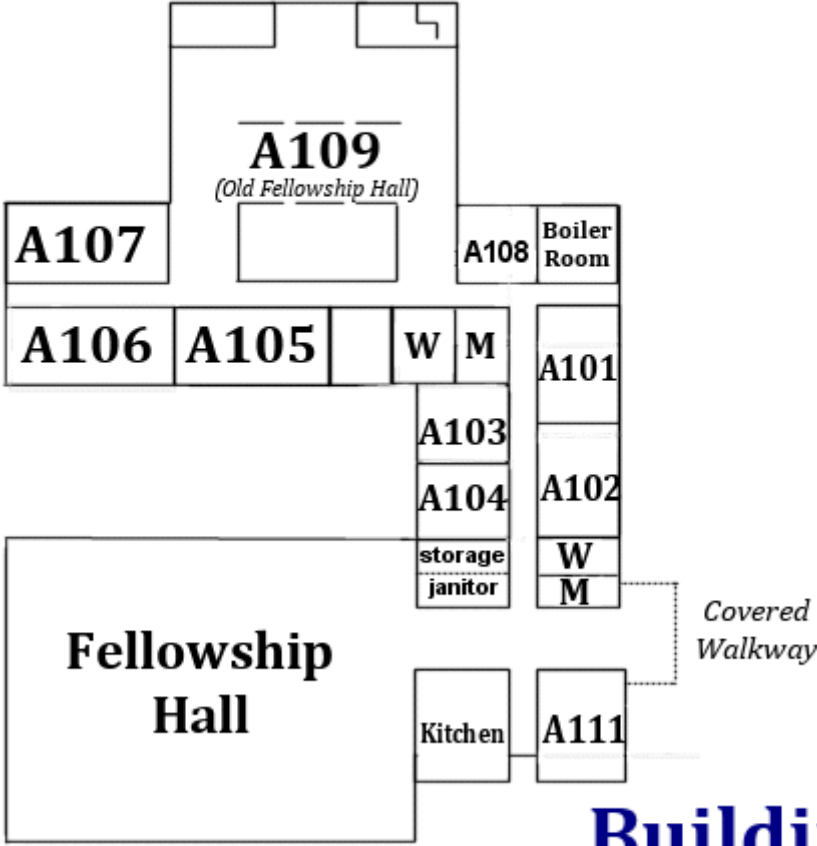

Williamson's Chapel
United Methodist Church

575 Brawley School Road
Mooresville, NC 28117
(704) 664-3680
www.williamsonschapel.org

Building A Downstairs
(Old Building on left)

Building A Upstairs
(Old building on left)

Building B Downstairs

(New building on right)

Building B Upstairs

(New building on right)