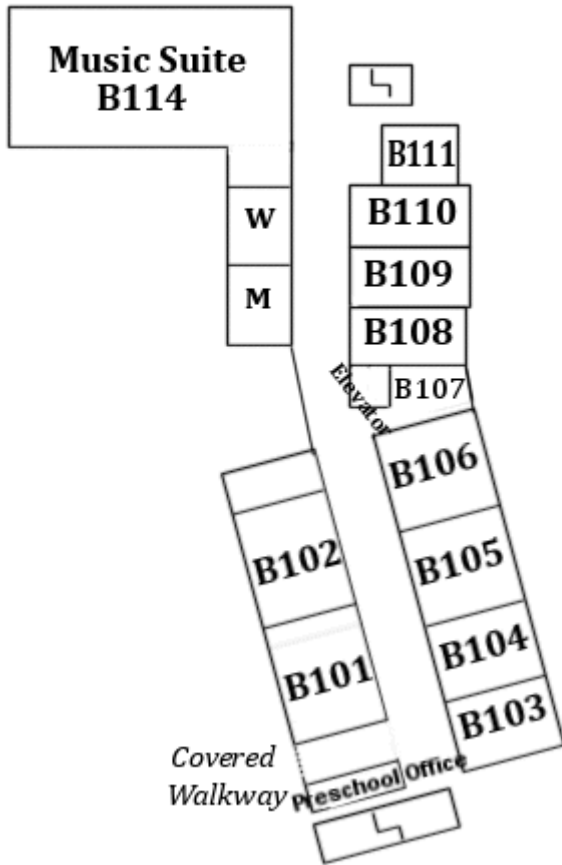

Williamson's Chapel
United Methodist Church

575 Brawley School Road
Mooresville, NC 28117
(704) 664-3680
www.williamsonschapel.org

Building A Downstairs
(Old Building on left)

Building A Upstairs
(Old building on left)

Building B Downstairs

(New building on right)

Building B Upstairs

(New building on right)